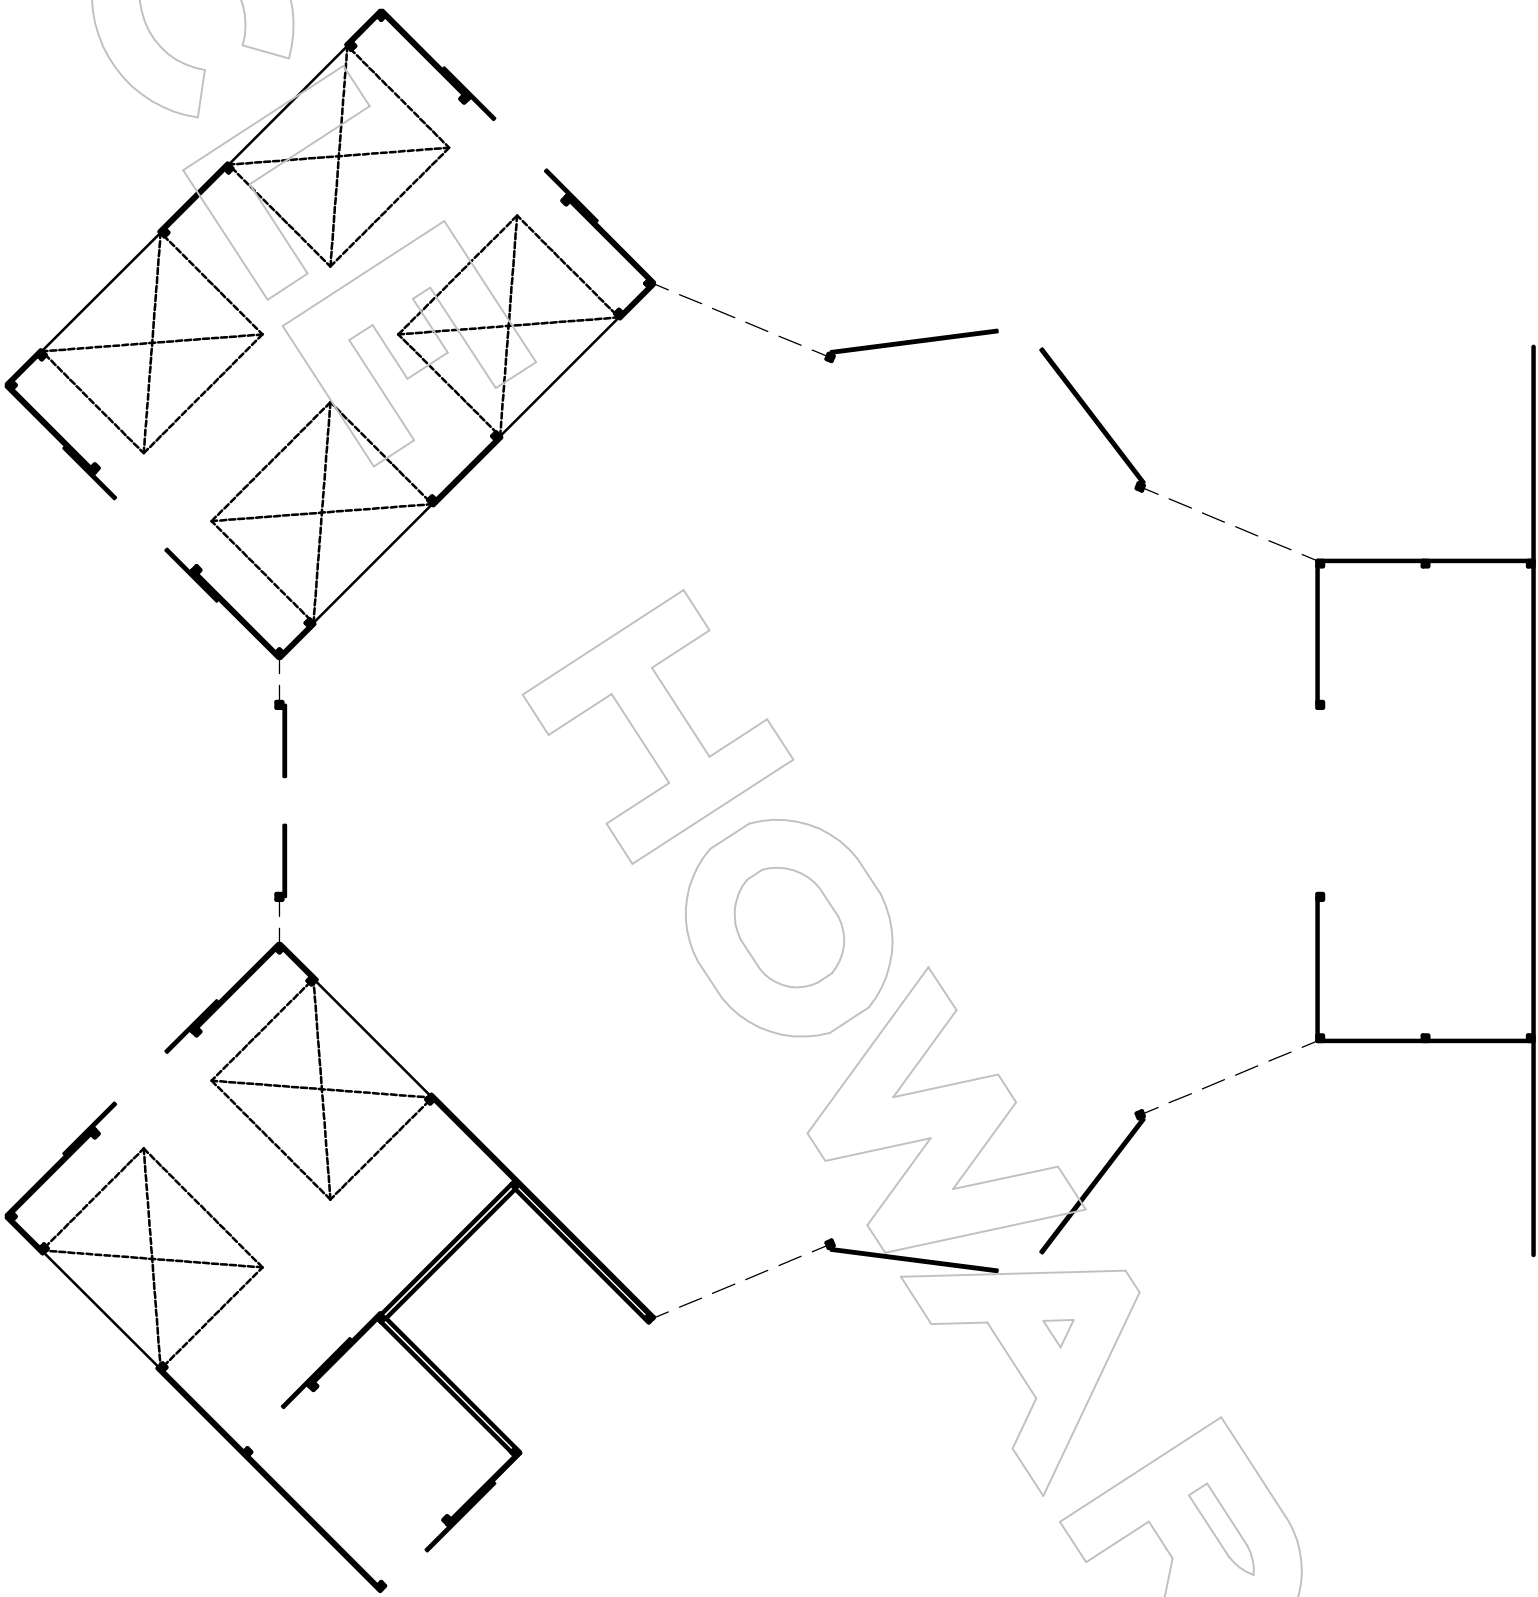

BARN DESIGNER

UNCLE HOWARD'S BARN
18225 Pendleton St. SW
Rochester, Washington
98579
1-866-662-2767

TAX PARCEL:

LOT DESCRIPTION:

PHONE NUMBER:

CUSTOM ARENA COMPLEX

PLAN

OWNER:

SITE ADDRESS:

DESIGNED BY:
HOWARD HORTON

CAD BY:
jpp

DATE:
AUG. 12, 2010

SCALE SHEET
1/16" = 1' 202

UNCLE HOWARD'S

UNCLE HOWARD'S